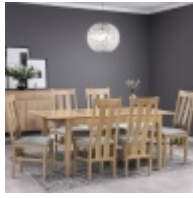

Haskins

FAMILY FURNISHERS SINCE 1930

Charlton

Crafted from solid oak and oak veneers, the Charlton Console Table features 1 drawer and a spacious shelf for storing your keys or winter warmers. This simple, yet stylish design is an ideal addition to any traditional living room with its soft edges and charming round silver knobs. Part of the Julian Bowen Charlton Dining & Occasional Collection.

Charlton Dining Chair

Width: 45cm Height: 101cm Depth: 58cm

Charlton Coffee Table With 2 Drawers

Width: 100cm Height: 50cm Depth: 50cm

Charlton Extending Dining Table

Width: 140cm Height: 78cm Depth: 90cm

Charlton Sideboard