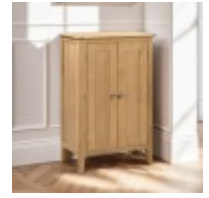

Haskins

FAMILY FURNISHERS SINCE 1930

Charlton

Crafted from solid oak and oak veneers, the Charlton Console Table features 1 drawer and a spacious shelf for storing your keys or winter warmers. This simple, yet stylish design is an ideal addition to any traditional living room with its soft edges and charming round silver knobs. Part of the Julian Bowen Charlton Dining & Occasional Collection.

Charlton Dining Chair

Width: 45cm Height: 101cm Depth: 58cm

Charlton Coffee Table With 2 Drawers

Width: 100cm Height: 50cm Depth: 50cm

Charlton Extending Dining Table

Width: 140cm Height: 78cm Depth: 90cm

Charlton Sideboard

Width: 135cm Height: 90cm Depth: 45cm

Charlton Console Table

Width: 70cm Height: 90cm Depth: 30cm

Charlton Shoe Cupboard

Width: 60cm Height: 94cm Depth: 36cm

Charlton Nest Of 2 Tables

Width: 49cm Height: 49cm Depth: 34cm