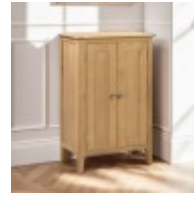

Haskins

FAMILY FURNISHERS SINCE 1930

Crafted from solid oak and oak veneers, the Charlton Console Table features 1 drawer and a spacious shelf for storing your keys or winter warmers. This simple, yet stylish design is an ideal addition to any traditional living room with its soft edges and charming round silver knobs. Part of the Julian Bowen Charlton Dining & Occasional Collection.

Charlton Dining Chair

Width: 45cm Height: 101cm Depth: 58cm

Charlton Coffee Table With 2 Drawers

Width: 100cm Height: 50cm Depth: 50cm

Charlton Extending Dining Table

Width: 140cm Height: 78cm Depth: 90cm

Charlton Console Table

Width: 70cm Height: 90cm Depth: 30cm

Charlton Shoe Cupboard

Width: 60cm Height: 94cm Depth: 36cm

Charlton Sideboard

Width: 135cm Height: 90cm Depth: 45cm

Charlton Nest Of 2 Tables

Width: 49cm Height: 49cm Depth: 34cm