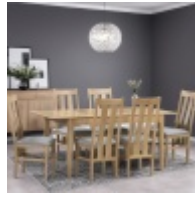

Haskins

FAMILY FURNISHERS SINCE 1930

H Collection Charlton

Crafted from solid oak and oak veneers, the Charlton Console Table features 1 drawer and a spacious shelf for storing your keys or winter warmers. This simple, yet stylish design is an ideal additional to any traditional living room with its soft edges and charming round silver knobs. Part of the Julian Bowen Charlton Dining & Occasional Collection.

Charlton Dining Chair

Width: 45cm Height: 101cm Depth: 58cm

Charlton Coffee Table With 2 Drawers

Width: 100cm Height: 50cm Depth: 50cm

Charlton Extending Dining Table

Width: 140cm Height: 78cm Depth: 90cm

Charlton Sideboard