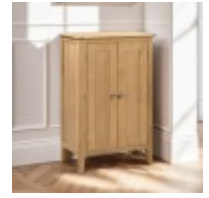

# Haskins

FAMILY FURNISHERS SINCE 1930

Crafted from solid oak and oak veneers, the Charlton Console Table features 1 drawer and a spacious shelf for storing your keys or winter warmers. This simple, yet stylish design is an ideal addition to any traditional living room with its soft edges and charming round silver knobs. Part of the Julian Bowen Charlton Dining & Occasional Collection.

**Charlton Dining Chair**

Width: 45cm Height: 101cm Depth: 58cm

**Charlton Coffee Table With 2 Drawers**

Width: 100cm Height: 50cm Depth: 50cm

**Charlton Extending Dining Table**

Width: 140cm Height: 78cm Depth: 90cm

**Charlton Sideboard**

Width: 135cm Height: 90cm Depth: 45cm

**Charlton Console Table**

Width: 70cm Height: 90cm Depth: 30cm

**Charlton Shoe Cupboard**

Width: 60cm Height: 94cm Depth: 36cm

**Charlton Nest Of 2 Tables**

Width: 49cm Height: 49cm Depth: 34cm