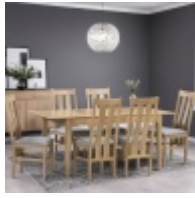

Haskins

FAMILY FURNISHERS SINCE 1930

Crafted from solid oak and oak veneers, the Charlton Console Table features 1 drawer and a spacious shelf for storing your keys or winter warmers. This simple, yet stylish design is an ideal addition to any traditional living room with its soft edges and charming round silver knobs. Part of the Julian Bowen Charlton Dining & Occasional Collection.

Charlton Dining Chair

Width: 45cm Height: 101cm Depth: 58cm

Charlton Coffee Table With 2 Drawers

Width: 100cm Height: 50cm Depth: 50cm

Charlton Extending Dining Table

Width: 140cm Height: 78cm Depth: 90cm

Charlton Console Table

Width: 70cm Height: 90cm Depth: 30cm

Charlton Shoe Cupboard

Width: 60cm Height: 94cm Depth: 36cm

Charlton Sideboard

Width: 135cm Height: 90cm Depth: 45cm

Charlton Nest Of 2 Tables

Width: 49cm Height: 49cm Depth: 34cm