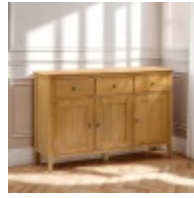

Haskins

FAMILY FURNISHERS SINCE 1930

H Collection Charlton

Crafted from solid oak and oak veneers, the Charlton Console Table features 1 drawer and a spacious shelf for storing your keys or winter warmers. This simple, yet stylish design is an ideal additional to any traditional living room with its soft edges and charming round silver knobs. Part of the Julian Bowen Charlton Dining & Occasional Collection.

Charlton Dining Chair

Width: 45cm Height: 101cm Depth: 58cm

Charlton Coffee Table With 2 Drawers

Width: 100cm Height: 50cm Depth: 50cm

Charlton Extending Dining Table

Width: 140cm Height: 78cm Depth: 90cm

Charlton Sideboard

Width: 135cm Height: 90cm Depth: 45cm

Charlton Console Table

Width: 70cm Height: 90cm Depth: 30cm

Charlton Shoe Cupboard

Width: 60cm Height: 94cm Depth: 36cm

Charlton Nest Of 2 Tables

Width: 49cm Height: 49cm Depth: 34cm