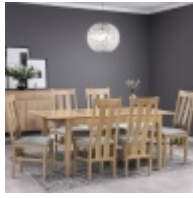

# Haskins

FAMILY FURNISHERS SINCE 1930

Crafted from solid oak and oak veneers, the Charlton Console Table features 1 drawer and a spacious shelf for storing your keys or winter warmers. This simple, yet stylish design is an ideal addition to any traditional living room with its soft edges and charming round silver knobs. Part of the Julian Bowen Charlton Dining & Occasional Collection.

**Charlton Dining Chair**

Width: 45cm Height: 101cm Depth: 58cm

**Charlton Coffee Table With 2 Drawers**

Width: 100cm Height: 50cm Depth: 50cm

**Charlton Extending Dining Table**

Width: 140cm Height: 78cm Depth: 90cm

**Charlton Sideboard**

Width: 135cm Height: 90cm Depth: 45cm

**Charlton Console Table**

Width: 70cm Height: 90cm Depth: 30cm

**Charlton Shoe Cupboard**

Width: 60cm Height: 94cm Depth: 36cm

**Charlton Nest Of 2 Tables**