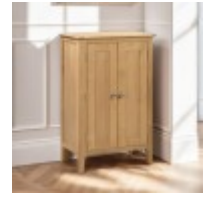

Haskins

FAMILY FURNISHERS SINCE 1930

H Collection Charlton

Crafted from solid oak and oak veneers, the Charlton Console Table features 1 drawer and a spacious shelf for storing your keys or winter warmers. This simple, yet stylish design is an ideal additional to any traditional living room with its soft edges and charming round silver knobs. Part of the Julian Bowen Charlton Dining & Occasional Collection.

Charlton Dining Chair

Width: 45cm Height: 101cm Depth: 58cm

Charlton Coffee Table With 2 Drawers

Width: 100cm Height: 50cm Depth: 50cm

Charlton Extending Dining Table

Width: 140cm Height: 78cm Depth: 90cm

Charlton Sideboard

Width: 135cm Height: 90cm Depth: 45cm

Charlton Console Table

Width: 70cm Height: 90cm Depth: 30cm

Charlton Shoe Cupboard

Width: 60cm Height: 94cm Depth: 36cm

Charlton Nest Of 2 Tables

Width: 49cm Height: 49cm Depth: 34cm