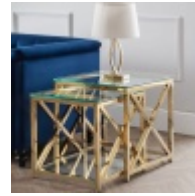

Haskins

FAMILY FURNISHERS SINCE 1930

H Collection Kilver

The lavish Kilver occasional collection will add a touch of class and luxury to any home. Taking inspiration from the Art Deco period, the Kilver features a striking cross frame design. Crafted from a gold finished frame and tempered glass, this coffee table provides a shelf underneath for additional storage.

**Kilver Console Table
- Gold**

Width: 120cm Height:
75cm Depth: 40cm

**Kilver Console Table
- Silver**

Width: 120cm Height:
75cm Depth: 40cm

**Kilver Lamp Table -
Gold**

Width: 55cm Height:
55cm Depth: 55cm

**Kilver Lamp Table -
Silver**

Width: 55cm Height:
55cm Depth: 55cm

**Kilver Nest Of
Tables - Gold**

Width: 55cm Height:
55cm Depth: 55cm

**Kilver Nest Of
Tables - Silver**

Width: 55cm Height:
55cm Depth: 55cm