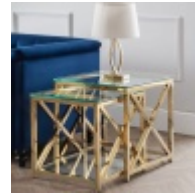

## H Collection Kilver

The lavish Kilver occasional collection will add a touch of class and luxury to any home. Taking inspiration from the Art Deco period, the Kilver features a striking cross frame design. Crafted from a gold finished frame and tempered glass, this coffee table provides a shelf underneath for additional storage.

**Kilver Console Table - Gold**

Width: 120cm Height: 75cm Depth: 40cm

**Kilver Console Table - Silver**

Width: 120cm Height: 75cm Depth: 40cm

**Kilver Lamp Table - Gold**

Width: 55cm Height: 55cm Depth: 55cm

**Kilver Lamp Table - Silver**

Width: 55cm Height: 55cm Depth: 55cm

**Kilver Nest Of Tables - Gold**

Width: 55cm Height: 55cm Depth: 55cm

**Kilver Nest Of Tables - Silver**

Width: 55cm Height: 55cm Depth: 55cm