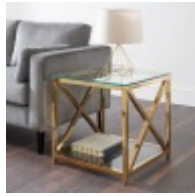

Haskins

FAMILY FURNISHERS SINCE 1930

H Collection Kilver

The lavish Kilver occasional collection will add a touch of class and luxury to any home. Taking inspiration from the Art Deco period, the Kilver features a striking cross frame design. Crafted from a gold finished frame and tempered glass, this coffee table provides a shelf underneath for additional storage.

**Kilver Console Table
- Gold**

Width: 120cm Height:
75cm Depth: 40cm

**Kilver Console Table
- Silver**

Width: 120cm Height:
75cm Depth: 40cm

**Kilver Lamp Table -
Gold**

Width: 55cm Height:
55cm Depth: 55cm

**Kilver Lamp Table -
Silver**

Width: 55cm Height:
55cm Depth: 55cm

**Kilver Nest Of
Tables - Gold**

Width: 55cm Height:
55cm Depth: 55cm

**Kilver Nest Of
Tables - Silver**

Width: 55cm Height:
55cm Depth: 55cm