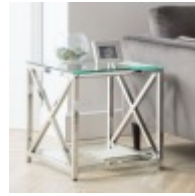

## H Collection Kilver

The lavish Kilver occasional collection will add a touch of class and luxury to any home. Taking inspiration from the Art Deco period, the Kilver features a striking cross frame design. Crafted from a gold finished frame and tempered glass, this coffee table provides a shelf underneath for additional storage.

**Kilver Console Table - Gold**

Width: 120cm Height: 75cm Depth: 40cm

**Kilver Console Table - Silver**

Width: 120cm Height: 75cm Depth: 40cm

**Kilver Lamp Table - Gold**

Width: 55cm Height: 55cm Depth: 55cm

**Kilver Lamp Table - Silver**

Width: 55cm Height: 55cm Depth: 55cm

**Kilver Nest Of Tables - Gold**

Width: 55cm Height: 55cm Depth: 55cm

**Kilver Nest Of Tables - Silver**

Width: 55cm Height: 55cm Depth: 55cm