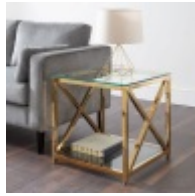

## H Collection Kilver

The lavish Kilver occasional collection will add a touch of class and luxury to any home. Taking inspiration from the Art Deco period, the Kilver features a striking cross frame design. Crafted from a gold finished frame and tempered glass, this coffee table provides a shelf underneath for additional storage.

**Kilver Console Table - Gold**

Width: 120cm Height: 75cm Depth: 40cm

**Kilver Console Table - Silver**

Width: 120cm Height: 75cm Depth: 40cm

**Kilver Lamp Table - Gold**

Width: 55cm Height: 55cm Depth: 55cm