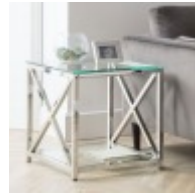

Haskins

FAMILY FURNISHERS SINCE 1930

H Collection Kilver

The lavish Kilver occasional collection will add a touch of class and luxury to any home. Taking inspiration from the Art Deco period, the Kilver features a striking cross frame design. Crafted from a gold finished frame and tempered glass, this coffee table provides a shelf underneath for additional storage.

**Kilver Console Table
- Gold**

Width: 120cm Height:
75cm Depth: 40cm

**Kilver Console Table
- Silver**

Width: 120cm Height:
75cm Depth: 40cm

**Kilver Lamp Table -
Gold**

Width: 55cm Height:
55cm Depth: 55cm

**Kilver Lamp Table -
Silver**

Width: 55cm Height:
55cm Depth: 55cm

**Kilver Nest Of
Tables - Gold**

Width: 55cm Height:
55cm Depth: 55cm

**Kilver Nest Of
Tables - Silver**

Width: 55cm Height:
55cm Depth: 55cm