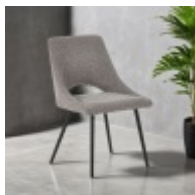

Haskins

FAMILY FURNISHERS SINCE 1930

H Collection Bistro

With a modern design, the Bistro Boucle Dining Chair is wrapped in beautiful grey boucle with black legs - giving a retro vibe that is perfect to make your dining space look glamorous.

Finished in a gorgeous grey boucle.

Comfortable seatpad makes this product both comfortable and durable.

Leaves a glamorous, retro look in your dining space.

Contrast black legs make these chairs a stand out piece in your home.

Bistro Chair in Boucle Grey Fabric
Width: 52cm Height: 84cm Depth: 61cm

Bistro Chair in Boucle Ivory Fabric
Width: 52cm Height: 84cm Depth: 61cm

Bistro Chair in Teal Fabric
Width: 59cm Height: 82cm Depth: 62cm

Bistro Chair with White Seat and Oak Legs
Width: 48cm Height: 83cm Depth: 54cm

Bristo Bar Table in Dark Oak
Width: 140cm Height: 96cm Depth: 96cm

Bistro I 80cm Round Black Table
Width: 80cm Height: 76cm Depth: 80cm