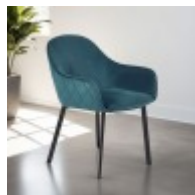

Haskins

FAMILY FURNISHERS SINCE 1930

H Collection Bistro

With a modern design, the Bistro Boucle Dining Chair is wrapped in beautiful grey boucle with black legs - giving a retro vibe that is perfect to make your dining space look glamorous.

Finished in a gorgeous grey boucle.

Comfortable seatpad makes this product both comfortable and durable.

Leaves a glamorous, retro look in your dining space.

Contrast black legs make these chairs a stand out piece in your home.

Bistro Chair in Boucle Grey Fabric
Width: 52cm Height: 84cm Depth: 61cm

Bistro Chair in Boucle Ivory Fabric
Width: 52cm Height: 84cm Depth: 61cm

Bistro Chair in Teal Fabric
Width: 59cm Height: 82cm Depth: 62cm

Bistro Chair with White Seat and Oak Legs
Width: 48cm Height: 83cm Depth: 54cm

Bristo Bar Table in Dark Oak
Width: 140cm Height: 96cm Depth: 96cm

Bistro I 80cm Round Black Table
Width: 80cm Height: 76cm Depth: 80cm