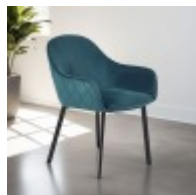

## H Collection Bistro

With a modern design, the Bistro Boucle Dining Chair is wrapped in beautiful grey boucle with black legs - giving a retro vibe that is perfect to make your dining space look glamorous.

Finished in a gorgeous grey boucle.

Comfortable seatpad makes this product both comfortable and durable.

Leaves a glamorous, retro look in your dining space.

Contrast black legs make these chairs a stand out piece in your home.

**Bistro Chair in Boucle Grey Fabric**  
Width: 52cm Height: 84cm Depth: 61cm

**Bistro Chair in Boucle Ivory Fabric**  
Width: 52cm Height: 84cm Depth: 61cm

**Bistro Chair in Teal Fabric**  
Width: 59cm Height: 82cm Depth: 62cm

**Bistro Chair with White Seat and Oak Legs**  
Width: 48cm Height: 83cm Depth: 54cm

**Bristo Bar Table in Dark Oak**  
Width: 140cm Height: 96cm Depth: 96cm

**Bistro I 80cm Round Black Table**  
Width: 80cm Height: 76cm Depth: 80cm