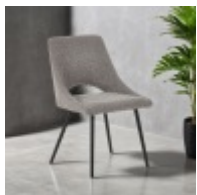

## H Collection Bistro

With a modern design, the Bistro Boucle Dining Chair is wrapped in beautiful grey boucle with black legs - giving a retro vibe that is perfect to make your dining space look glamorous.

Finished in a gorgeous grey boucle.

Comfortable seatpad makes this product both comfortable and durable.

Leaves a glamorous, retro look in your dining space.

Contrast black legs make these chairs a stand out piece in your home.

**Bistro Chair in Boucle Grey Fabric**  
Width: 52cm Height: 84cm Depth: 61cm

**Bistro Chair in Boucle Ivory Fabric**  
Width: 52cm Height: 84cm Depth: 61cm

**Bistro Chair in Teal Fabric**  
Width: 59cm Height: 82cm Depth: 62cm

**Bistro Chair with White Seat and Oak Legs**  
Width: 48cm Height: 83cm Depth: 54cm

**Bristo Bar Table in Dark Oak**  
Width: 140cm Height: 96cm Depth: 96cm

**Bistro I 80cm Round Black Table**  
Width: 80cm Height: 76cm Depth: 80cm