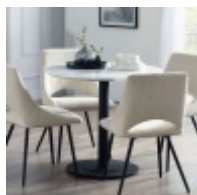

## H Collection Bistro

With a modern design, the Bistro Boucle Dining Chair is wrapped in beautiful grey boucle with black legs - giving a retro vibe that is perfect to make your dining space look glamorous.

**Bistro Chair in Boucle Grey Fabric**  
Width: 52cm Height: 84cm Depth: 61cm

**Bistro Chair in Boucle Ivory Fabric**  
Width: 52cm Height: 84cm Depth: 61cm

**Bistro Chair in Teal Fabric**  
Width: 59cm Height: 82cm Depth: 62cm

**Bistro Chair with White Seat and Oak Legs**  
Width: 48cm Height: 83cm Depth: 54cm

**Bristo Bar Table in Dark Oak**  
Width: 140cm Height: 96cm Depth: 96cm

**Bistro I 80cm Round Black Table**  
Width: 80cm Height: 76cm Depth: 80cm

**Bistro II 100cm Round White Table**  
Width: 100cm Height: 76cm Depth: 100cm

**Bistro III 80cm Round White Marble and Black Base Table**  
Width: 100cm Height: 75cm Depth: 100cm