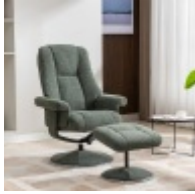

Haskins

FAMILY FURNISHERS SINCE 1930

H Collection Venetia

Venetia Swivel Recliner in Fabric
Width: 79cm Height: 113cm Depth: 50cm

Venetia Swivel Recliner in Leather
Width: 79cm Height: 113cm Depth: 50cm