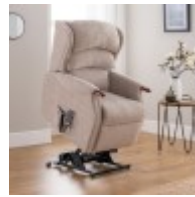

Celebrity Westbury Petite Riser Recliner in Fabric
Width: 73cm Height: 104cm Depth: 87cm