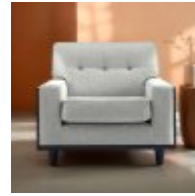

Haskins

FAMILY FURNISHERS SINCE 1930

G Plan Vintage Agatha

Agatha's tailored lines are elevated with elegant wooden framing and delicate feet.

Regal button detailing.

The perfect sofa range for those who seek sleek retro-inspired furniture.

Available in a curated selection of beautiful fabrics and leathers.

**G Plan Vintage
Agatha 2.5 Seater
Sofa In Fabric**

**G Plan Vintage
Agatha 2.5 Seater
Sofa In Leather**

**G Plan Vintage
Agatha 4 Seater Sofa
In Fabric**

**G Plan Vintage
Agatha 4 Seater Sofa
In Leather**

**G Plan Vintage
Agatha Chair In
Fabric**

**G Plan Vintage
Agatha Chair In
Leather**

**G Plan Vintage
Agatha Footstool In
Fabric**

**G Plan Vintage
Agatha Footstool In
Leather**