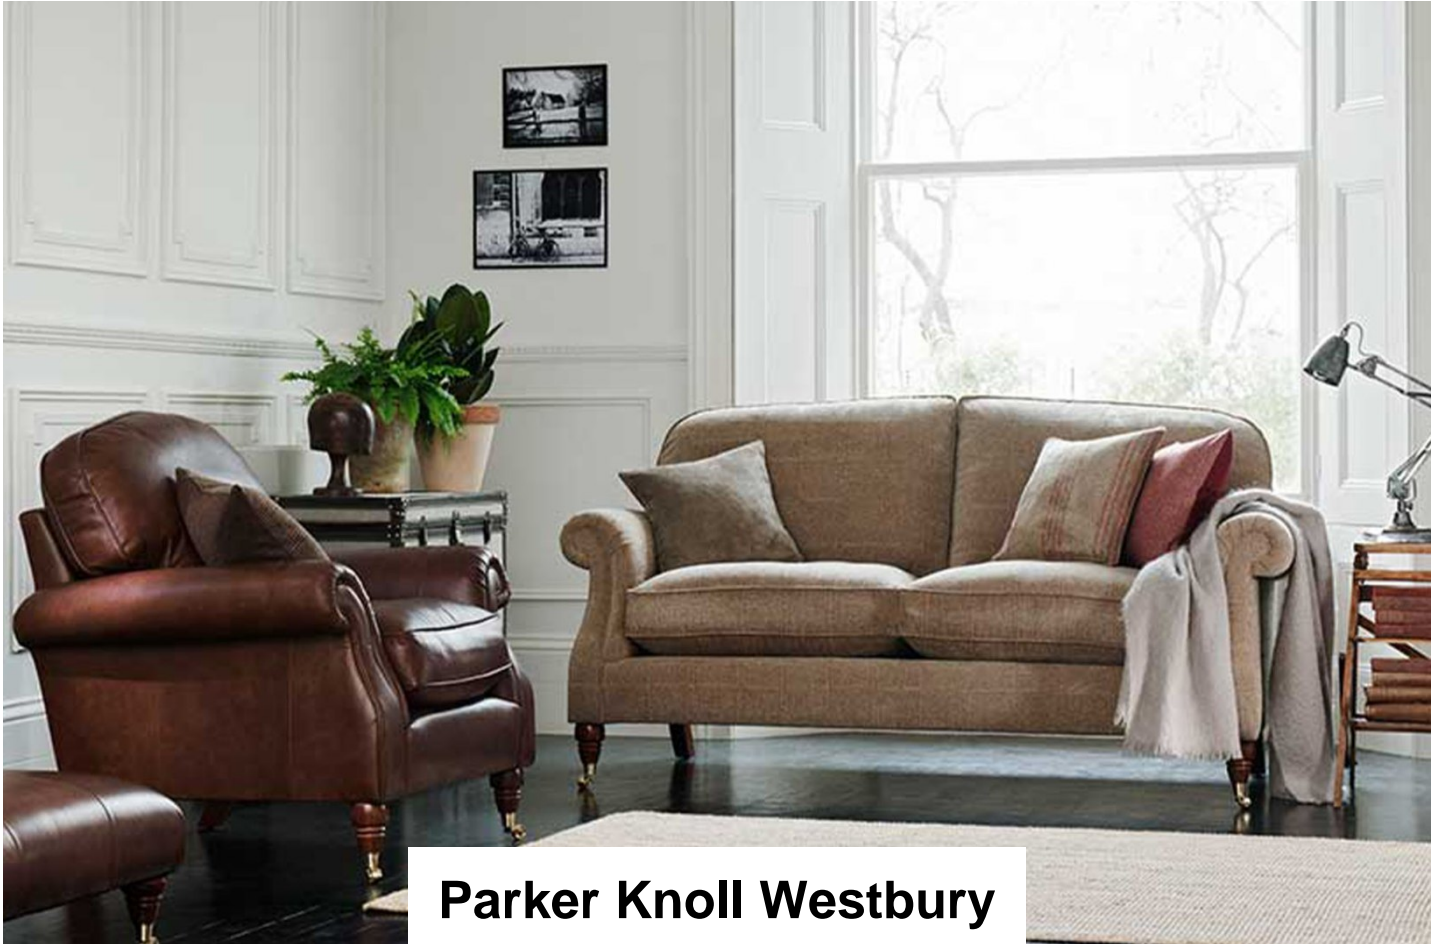

## Parker Knoll Westbury

A design of classic elegance, the Westbury exudes timeless style with scroll arms and castor feet. This collection offers true relaxation with a choice of seat fillings for your comfort appeal.

Handmade in Britain by our expert craftsman using our latest innovation in premium comfort technology. Available in soft touch fabrics or fine leather.

Available as a grand sofa, a large and standard two seater, and an armchair. Includes scatter cushions.