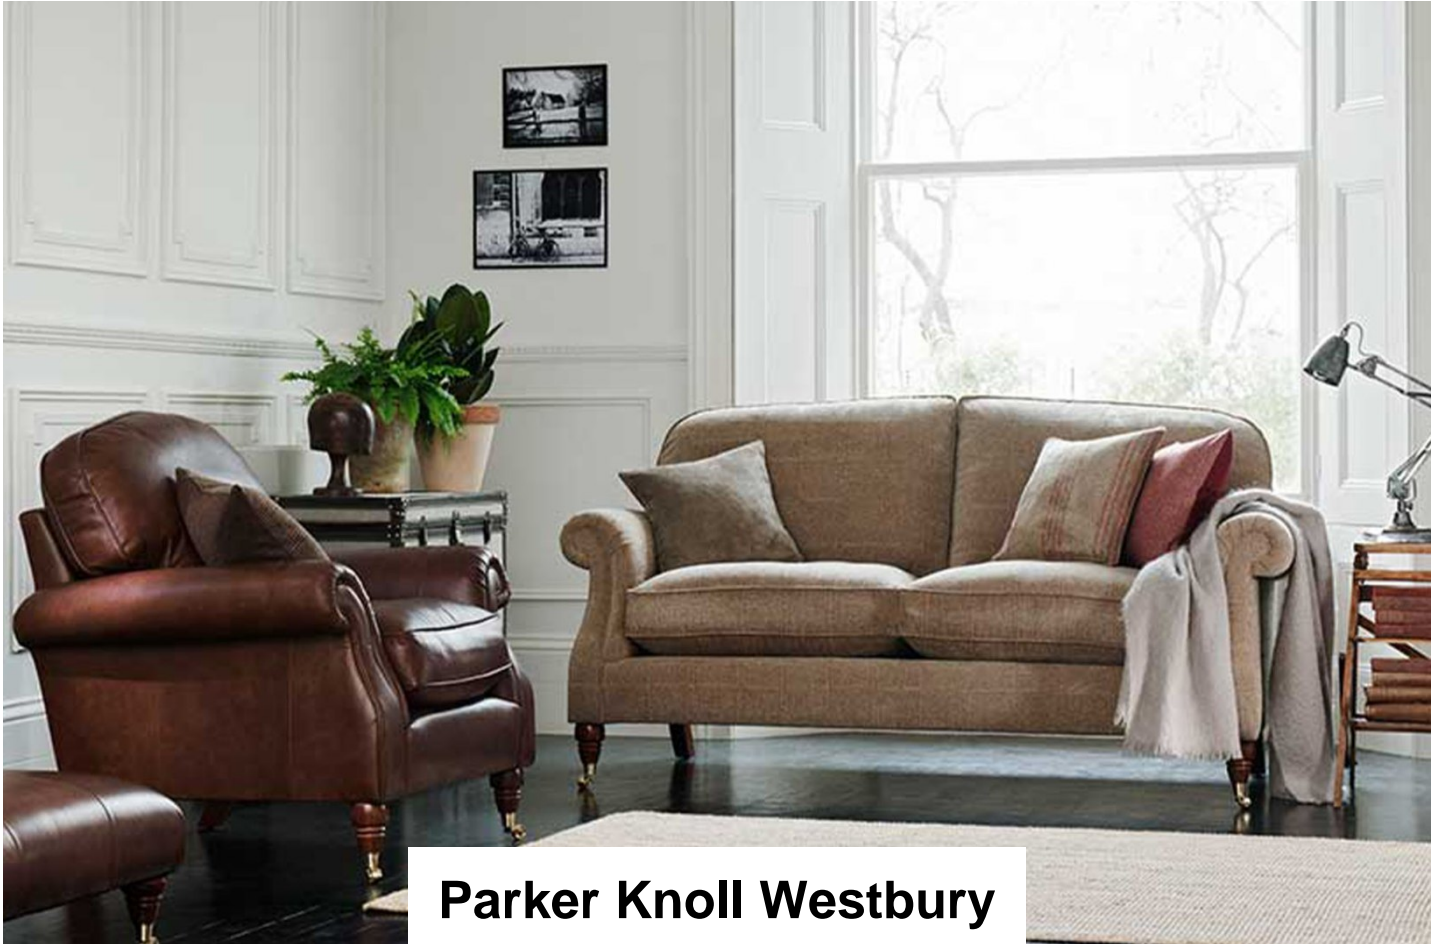

Haskins

FAMILY FURNISHERS SINCE 1930

A design of classic elegance, the Westbury exudes timeless style with scroll arms and castor feet. This collection offers true relaxation with a choice of seat fillings for your comfort appeal.

Handmade in Britain by our expert craftsman using our latest innovation in premium comfort technology. Available in soft touch fabrics or fine leather.

Available as a grand sofa, a large and standard two seater, and an armchair. Includes scatter cushions.