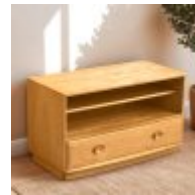

Ercol Windsor TV Unit
Width: 91cm Height: 55cm Depth: 46cm