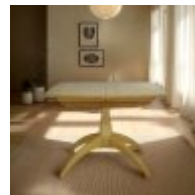

Ercol Windsor Small Extending Pedestal Table
Width: 149cm Height: 73cm Depth: 90cm