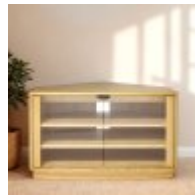

Ercol Windsor Corner TV Unit
Width: 91cm Height: 55cm Depth: 71cm