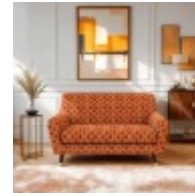

## Orla Kiely Rose

The Rose has been specially designed to fit into any lounge, bedroom or reading nook with smaller but perfect proportions. The retro inspired style of Rose has subtle button detailing with a comfortable padded full width seat cushion. Available in a range of fabrics including all over patterns, as well as an armchair version, the Rose is the perfect way to brighten your home.

**Orla Kiely Rose Armchair**  
Width: 88cm Height: 89cm Depth: 87cm

**Orla Kiely Rose Small Sofa**  
Width: 146cm Height: 89cm Depth: 87cm