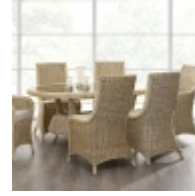

**Amalfi Carver Dining Chair**

Width: 52cm Height: 97cm  
Depth: 60cm

**Amalfi Dining Chair**

Width: 52cm Height: 97cm  
Depth: 60cm

**Amalfi Bistro Table**

Width: 62cm Height: 74cm  
Depth: 62cm

**Amalfi Oval Dining Suite (6 Seater)**

**Amalfi Round Dining Suite (4 Seater)**