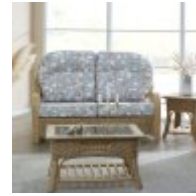

Haskins

FAMILY FURNISHERS SINCE 1930

The Cane Industries Monza

This Monza furniture set is finished in Java wash, one of our most popular finishes which is not only beautiful but long lasting and high quality to reduce wear and tear.

At Cane Industries, we also offer additional furniture features to bring your furniture to life. This Monza Furniture set comes with high-grade seating foam and a fully encased metal sprung seat base as well as, the option for a glider mechanism.

Monza Glider
Width: 73cm Height:
98cm Depth: 90cm

Monza Coffee Table
Width: 84cm Height:
47cm Depth: 58cm

Monza Footstool
Width: 59cm Height:
43cm Depth: 43cm

Monza Side Table
Width: 51cm Height:
54cm Depth: 51cm