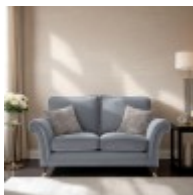

## Parker Knoll Burghley

The Burghley collection boasts classic silhouettes and exquisite detailing, making it one of our most elegant suites. The formal high back employs elasticated webbing for a wonderful posture and support, whilst the seats are filled with our finest fibre technology giving you ultimate comfort whilst helping to maintain the seats shape.

A timeless suite, the Burghley is handmade in Britain by our expert craftsman using our latest innovation in premium comfort technology. The suite is available in soft touch fabrics or high quality leather.

Available as a grand sofa, large and standard two seater, and an armchair. Includes scatter cushions.

**Burghley 2 Seater Sofa Inc 2 x Scatters in Fabric**

Width: 176cm Height: 97cm Depth: 98cm

**Burghley 2 Seater Sofa Inc 2 x Scatters in Leather**