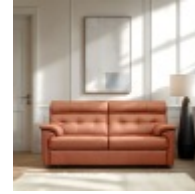

Haskins

FAMILY FURNISHERS SINCE 1930

G Plan Laurie

Laurie is the perfect design for the modern home, comfortable and inviting. Winged, cushioned arms make for the perfect place to rest on after a long day. Choose from a range of beautiful Fabrics and Leathers to suit your style. Laurie offers classic G Plan quality and design to enter your living area. Cushioned back panels with G Plan's premium fibres make for a lounging experience like no other.

**Laurie 2 Seater Sofa
In Fabric**

**Laurie 2 Seater Sofa
In Leather**

**Laurie Manual
Reclining 2 Seater
Sofa DBL In Fabric**

**Laurie Manual
Reclining 2 Seater
Sofa DBL In Leather**

**Laurie 3 Seater
Sofa In Fabric**

**Laurie 3 Seater Sofa
In Leather**

**Laurie Manual
Reclining 3 Seater
Sofa DBL In Fabric**

**Laurie Manual
Reclining 3 Seater
Sofa DBL In Leather**

**Laurie Storage
Footstool In Fabric**

**Laurie Armchair In
Fabric**