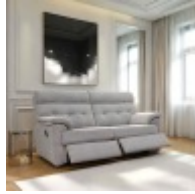

Haskins

FAMILY FURNISHERS SINCE 1930

G Plan Laurie

Laurie is the perfect design for the modern home, comfortable and inviting. Winged, cushioned arms make for the perfect place to rest on after a long day. Choose from a range of beautiful Fabrics and Leathers to suit your style. Laurie offers classic G Plan quality and design to enter your living area. Cushioned back panels with G Plan's premium fibres make for a lounging experience like no other.

**Laurie 2 Seater Sofa
In Fabric**

**Laurie 2 Seater Sofa
In Leather**

**Laurie Manual
Reclining 2 Seater
Sofa DBL In Fabric**

**Laurie Manual
Reclining 2 Seater
Sofa DBL In Leather**

**Laurie 3 Seater
Sofa In Fabric**

**Laurie 3 Seater Sofa
In Leather**

**Laurie Manual
Reclining 3 Seater
Sofa DBL In Fabric**

**Laurie Manual
Reclining 3 Seater
Sofa DBL In Leather**

**Laurie Storage
Footstool In Fabric**

**Laurie Armchair In
Fabric**