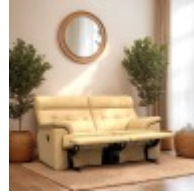

Haskins

FAMILY FURNISHERS SINCE 1930

G Plan Laurie

Laurie is the perfect design for the modern home, comfortable and inviting. Winged, cushioned arms make for the perfect place to rest on after a long day. Choose from a range of beautiful Fabrics and Leathers to suit your style. Laurie offers classic G Plan quality and design to enter your living area. Cushioned back panels with G Plan's premium fibres make for a lounging experience like no other.

**Laurie 2 Seater Sofa
In Fabric**

**Laurie 2 Seater Sofa
In Leather**

**Laurie Manual
Reclining 2 Seater
Sofa DBL In Fabric**

**Laurie Manual
Reclining 2 Seater
Sofa DBL In Leather**

**Laurie 3 Seater
Sofa In Fabric**

**Laurie 3 Seater Sofa
In Leather**

**Laurie Manual
Reclining 3 Seater
Sofa DBL In Fabric**

**Laurie Manual
Reclining 3 Seater
Sofa DBL In Leather**

**Laurie Storage
Footstool In Fabric**

**Laurie Armchair In
Fabric**