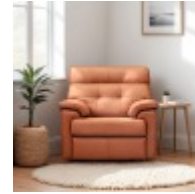

Haskins

FAMILY FURNISHERS SINCE 1930

G Plan Laurie

Laurie is the perfect design for the modern home, comfortable and inviting. Winged, cushioned arms make for the perfect place to rest on after a long day. Choose from a range of beautiful Fabrics and Leathers to suit your style. Laurie offers classic G Plan quality and design to enter your living area. Cushioned back panels with G Plan's premium fibres make for a lounging experience like no other.

**Laurie 2 Seater Sofa
In Fabric**

**Laurie 2 Seater Sofa
In Leather**

**Laurie Manual
Reclining 2 Seater
Sofa DBL In Fabric**

**Laurie Manual
Reclining 2 Seater
Sofa DBL In Leather**

**Laurie 3 Seater
Sofa In Fabric**

**Laurie 3 Seater Sofa
In Leather**

**Laurie Manual
Reclining 3 Seater
Sofa DBL In Fabric**

**Laurie Manual
Reclining 3 Seater
Sofa DBL In Leather**

**Laurie Storage
Footstool In Fabric**

**Laurie Armchair In
Fabric**

**Laurie Armchair In
Leather**

**Laurie Manual
Reclining Armchair
In Leather**