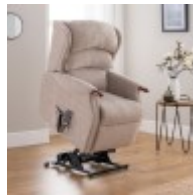

Celebrity Westbury Grande Riser Recliner in Fabric

Width: 84cm Height: 117cm Depth: 94cm