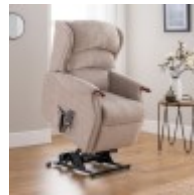

Width: 73cm Height: 104cm Depth: 87cm

**Celebrity Westbury Standard Recliner in Fabric**

Width: 78cm Height: 109cm Depth: 89cm

**Celebrity Westbury Grande Riser Recliner in Fabric**

Width: 84cm Height: 117cm Depth: 94cm