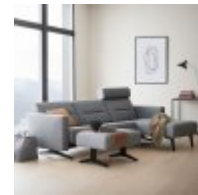

Stressless Stella 2.5 Seater with Large Longseat RHF, with Upholstered Arms in Fabric

Select options to see dimensions

Select options to see dimensions

Width: 311cm Height: 78cm Depth: 165cm